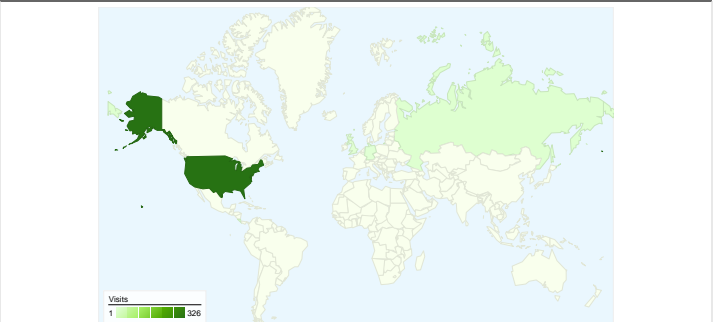

Map Overlay