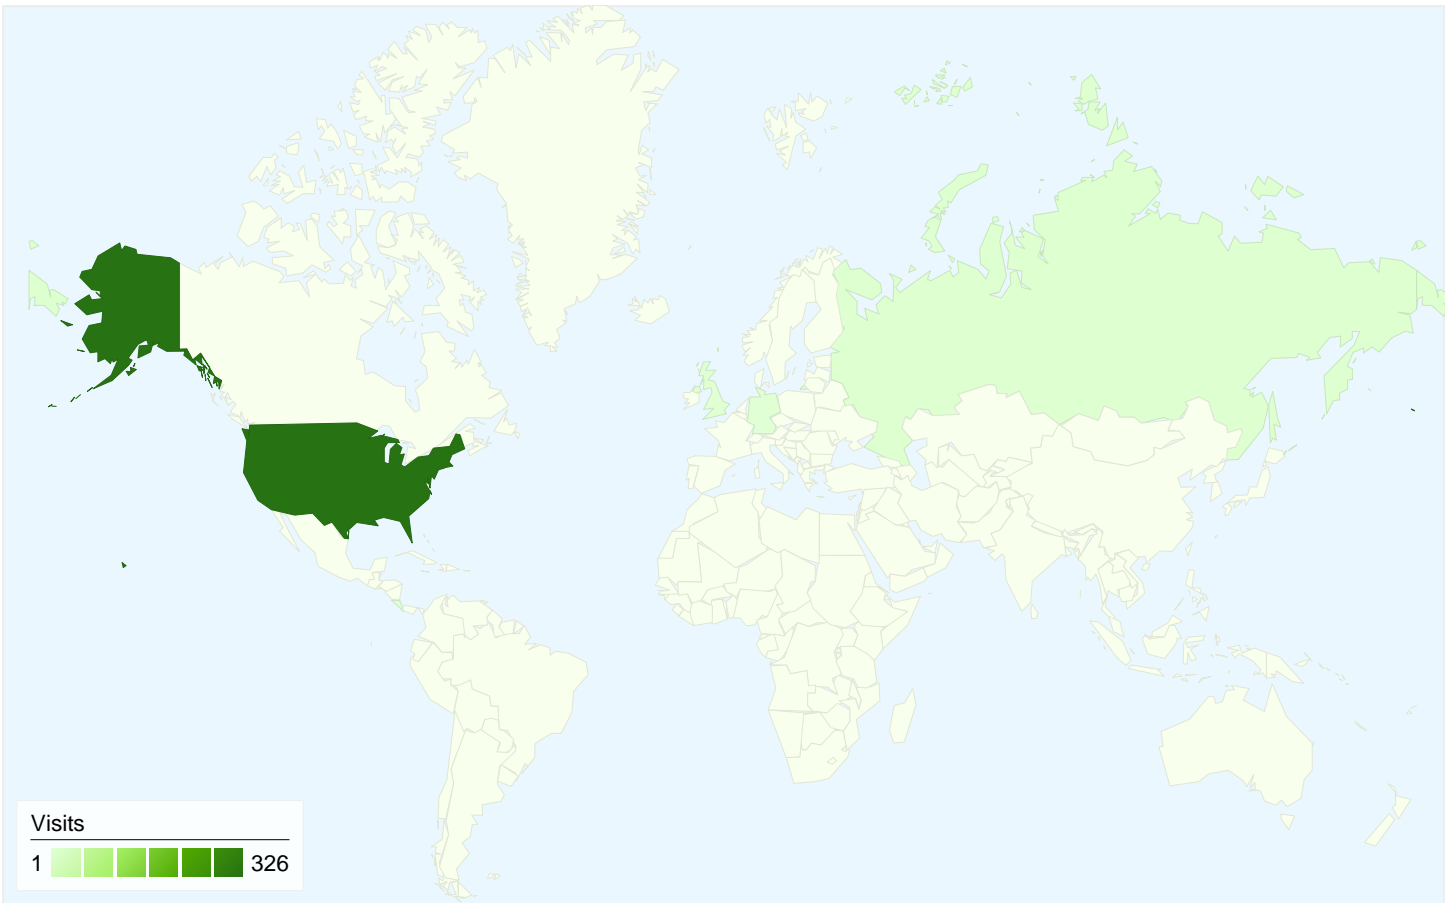

270 people visited this site

335 Visits

270 Absolute Unique Visitors

1,098 Pageviews

3.28 Average Pageviews

00:02:08 Time on Site

41.49% Bounce Rate

80.60% New Visits

All traffic sources sent a total of 335 visits

-  35.82% Direct Traffic
-  14.33% Referring Sites
-  49.85% Search Engines

Top Traffic Sources

Sources	Visits	% visits	Keywords	Visits	% visits
google (organic)	137	40.90%	travis county mud 2	28	16.77%
(direct) ((none))	120	35.82%	travis county water restrictions	20	11.98%
yahoo (organic)	16	4.78%	travis county mud #2	12	7.19%
manormuds.org (referral)	15	4.48%	mud district 2	4	2.40%
bing (organic)	12	3.58%	travis county mud	4	2.40%

335 visits came from 5 countries/territories

Site Usage

Visits 335 % of Site Total: 100.00%	Pages/Visit 3.28 Site Avg: 3.28 (0.00%)	Avg. Time on Site 00:02:08 Site Avg: 00:02:08 (0.00%)	% New Visits 80.60% Site Avg: 80.60% (0.00%)	Bounce Rate 41.49% Site Avg: 41.49% (0.00%)	
Country/Territory	Visits	Pages/Visit	Avg. Time on Site	% New Visits	Bounce Rate
United States	326	3.30	00:02:11	80.37%	40.49%
Russia	5	1.00	00:00:00	100.00%	100.00%
United Kingdom	2	7.50	00:01:30	50.00%	0.00%
Costa Rica	1	1.00	00:00:00	100.00%	100.00%
Germany	1	1.00	00:00:00	100.00%	100.00%
					1 - 5 of 5