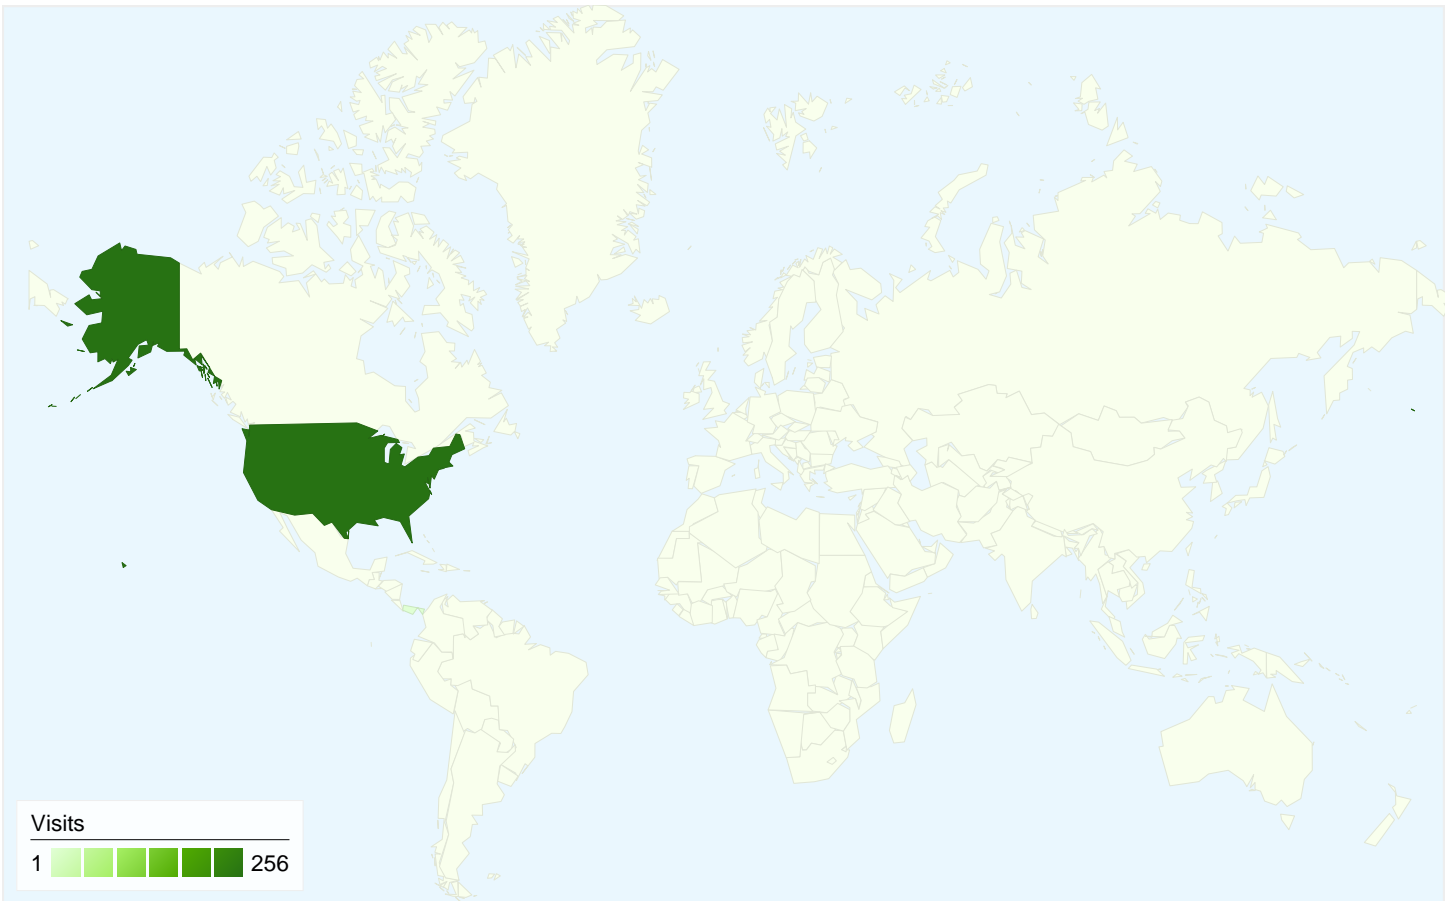

All traffic sources sent a total of 257 visits

-  **17.12%** Direct Traffic
-  **10.12%** Referring Sites
-  **72.76%** Search Engines

- **Search Engines**
187.00 (72.76%)
- **Direct Traffic**
44.00 (17.12%)
- **Referring Sites**
26.00 (10.12%)

257 visits came from 2 countries/territories

Site Usage

Visits 257 % of Site Total: 100.00%	Pages/Visit 3.24 Site Avg: 3.24 (0.00%)	Avg. Time on Site 00:02:02 Site Avg: 00:02:02 (0.00%)	% New Visits 74.32% Site Avg: 74.32% (0.00%)	Bounce Rate 40.08% Site Avg: 40.08% (0.00%)	
Country/Territory	Visits	Pages/Visit	Avg. Time on Site	% New Visits	Bounce Rate
United States	256	3.25	00:02:03	74.22%	39.84%
Panama	1	1.00	00:00:00	100.00%	100.00%
					1 - 2 of 2