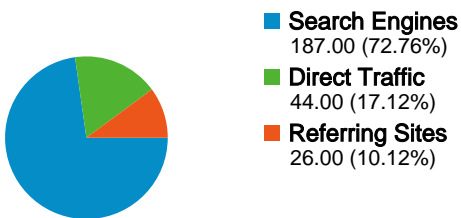

Traffic Sources Overview

Content Overview

Pages	Pageviews	% Pageviews
/	155	18.61%
/index.php?menu=news	97	11.64%
/index.php?menu=usefulinfo	66	7.92%
/index.php?menu=utilities	64	7.68%
/index.php?menu=bills	53	6.36%