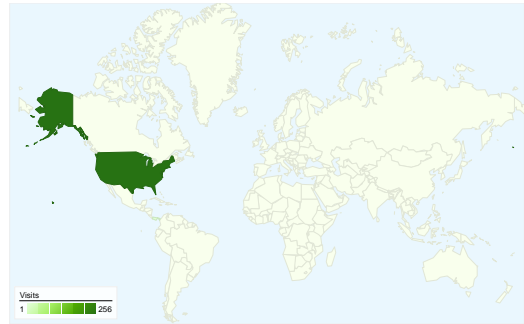

Visitors
204

Map Overlay

Traffic Sources Overview

Content Overview

Pages	Pageviews	% Pageviews
/	155	18.61%
/index.php?menu=news	97	11.64%
/index.php?menu=usefulinfo	66	7.92%
/index.php?menu=utilities	64	7.68%
/index.php?menu=bills	53	6.36%

204 people visited this site

257 Visits

204 Absolute Unique Visitors

833 Pageviews

3.24 Average Pageviews

00:02:02 Time on Site

40.08% Bounce Rate

74.32% New Visits

All traffic sources sent a total of 257 visits

-  **17.12%** Direct Traffic
-  **10.12%** Referring Sites
-  **72.76%** Search Engines

- **Search Engines**
187.00 (72.76%)
- **Direct Traffic**
44.00 (17.12%)
- **Referring Sites**
26.00 (10.12%)

257 visits came from 2 countries/territories

Site Usage

Visits 257 % of Site Total: 100.00%	Pages/Visit 3.24 Site Avg: 3.24 (0.00%)	Avg. Time on Site 00:02:02 Site Avg: 00:02:02 (0.00%)	% New Visits 74.32% Site Avg: 74.32% (0.00%)	Bounce Rate 40.08% Site Avg: 40.08% (0.00%)	
Country/Territory	Visits	Pages/Visit	Avg. Time on Site	% New Visits	Bounce Rate
United States	256	3.25	00:02:03	74.22%	39.84%
Panama	1	1.00	00:00:00	100.00%	100.00%
					1 - 2 of 2