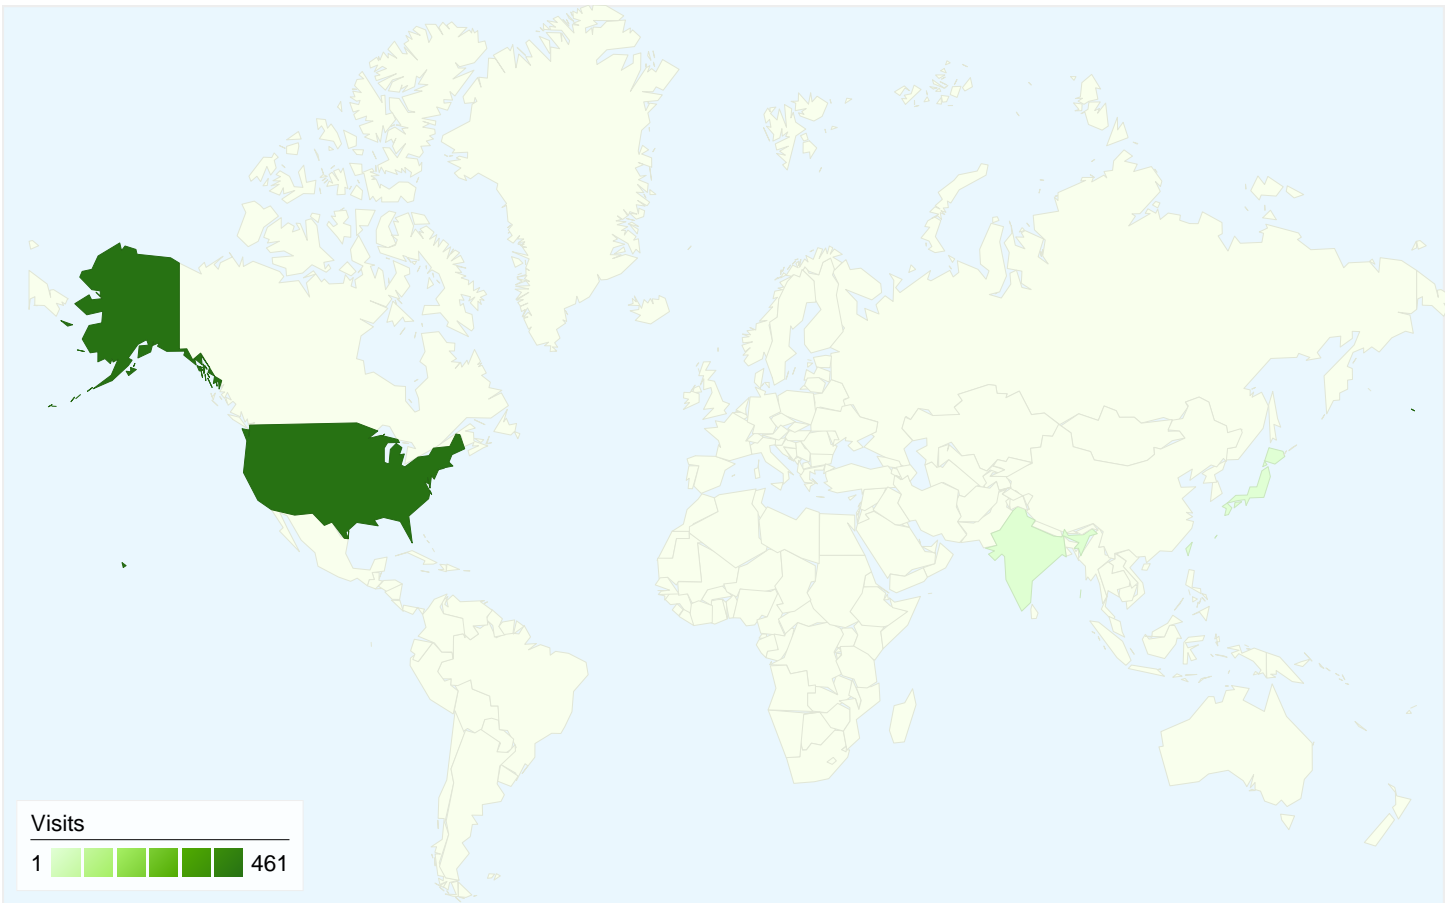

Visitors
347

Map Overlay

Traffic Sources Overview

- **Search Engines**
215.00 (45.84%)
- **Direct Traffic**
162.00 (34.54%)
- **Referring Sites**
92.00 (19.62%)

Content Overview

Pages	Pageviews	% Pageviews
/index.php?menu=news	293	22.32%
/	210	15.99%
/index.php	74	5.64%
/index.php?menu=faqs	69	5.26%
/index.php?menu=usefulinfo	66	5.03%

347 people visited this site

469 Visits

347 Absolute Unique Visitors

1,313 Pageviews

2.80 Average Pageviews

00:02:06 Time on Site

46.91% Bounce Rate

64.18% New Visits

Technical Profile

Browser	Visits	% visits
Internet Explorer	248	52.88%
Firefox	84	17.91%
Safari	78	16.63%
Chrome	28	5.97%
Android Browser	16	3.41%

All traffic sources sent a total of 469 visits

-  **34.54%** Direct Traffic
-  **19.62%** Referring Sites
-  **45.84%** Search Engines

469 visits came from 5 countries/territories

Site Usage

Visits 469 % of Site Total: 100.00%	Pages/Visit 2.80 Site Avg: 2.80 (0.00%)	Avg. Time on Site 00:02:06 Site Avg: 00:02:06 (0.00%)	% New Visits 64.18% Site Avg: 64.18% (0.00%)	Bounce Rate 46.91% Site Avg: 46.91% (0.00%)	
Country/Territory	Visits	Pages/Visit	Avg. Time on Site	% New Visits	Bounce Rate
United States	461	2.80	00:02:07	63.99%	46.85%
India	5	2.80	00:01:13	60.00%	40.00%
Japan	1	1.00	00:00:00	100.00%	100.00%
(not set)	1	1.00	00:00:00	100.00%	100.00%
Taiwan	1	5.00	00:00:29	100.00%	0.00%
					1 - 5 of 5