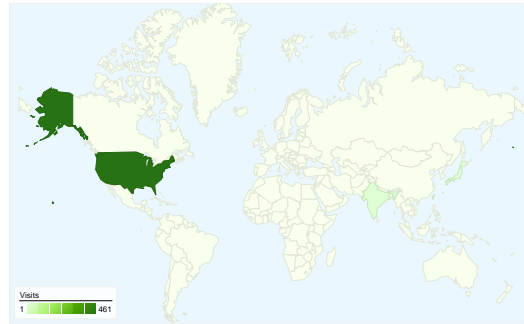

Site Usage

469 Visits

46.91% Bounce Rate

1,313 Pageviews

00:02:06 Avg. Time on Site

2.80 Pages/Visit

64.18% % New Visits

Visitors Overview

Visitors
347

Map Overlay

Traffic Sources Overview

- **Search Engines**
215.00 (45.84%)
- **Direct Traffic**
162.00 (34.54%)
- **Referring Sites**
92.00 (19.62%)

Content Overview

Pages	Pageviews	% Pageviews
/index.php?menu=news	293	22.32%
/	210	15.99%
/index.php	74	5.64%
/index.php?menu=faqs	69	5.26%
/index.php?menu=usefulinfo	66	5.03%

347 people visited this site

469 Visits

347 Absolute Unique Visitors

1,313 Pageviews

2.80 Average Pageviews

00:02:06 Time on Site

46.91% Bounce Rate

64.18% New Visits

469 visits came from 5 countries/territories

Site Usage

Visits 469 % of Site Total: 100.00%	Pages/Visit 2.80 Site Avg: 2.80 (0.00%)	Avg. Time on Site 00:02:06 Site Avg: 00:02:06 (0.00%)	% New Visits 64.18% Site Avg: 64.18% (0.00%)	Bounce Rate 46.91% Site Avg: 46.91% (0.00%)	
Country/Territory	Visits	Pages/Visit	Avg. Time on Site	% New Visits	Bounce Rate
United States	461	2.80	00:02:07	63.99%	46.85%
India	5	2.80	00:01:13	60.00%	40.00%
Japan	1	1.00	00:00:00	100.00%	100.00%
(not set)	1	1.00	00:00:00	100.00%	100.00%
Taiwan	1	5.00	00:00:29	100.00%	0.00%
					1 - 5 of 5