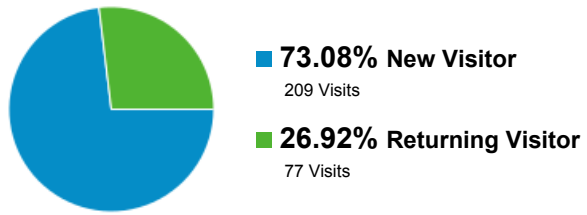

**Audience Overview**

● % of visits: 100.00%

**Overview**

**242 people visited this site**

-  **Visits: 286**
-  **Unique Visitors: 242**
-  **Pageviews: 831**
-  **Pages / Visit: 2.91**
-  **Avg. Visit Duration: 00:01:46**
-  **Bounce Rate: 41.61%**
-  **% New Visits: 73.08%**