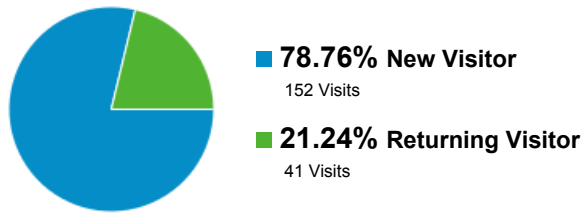

Audience Overview

● % of visits: 100.00%

Overview

171 people visited this site

-  **Visits: 193**
-  **Unique Visitors: 171**
-  **Pageviews: 514**
-  **Pages / Visit: 2.66**
-  **Avg. Visit Duration: 00:01:12**
-  **Bounce Rate: 38.34%**
-  **% New Visits: 78.76%**

Language	Visits	% Visits
1. en-us	181	93.78%
2. en	9	4.66%
3. c	1	0.52%
4. en-gb	1	0.52%
5. sv	1	0.52%

[view full report](#)